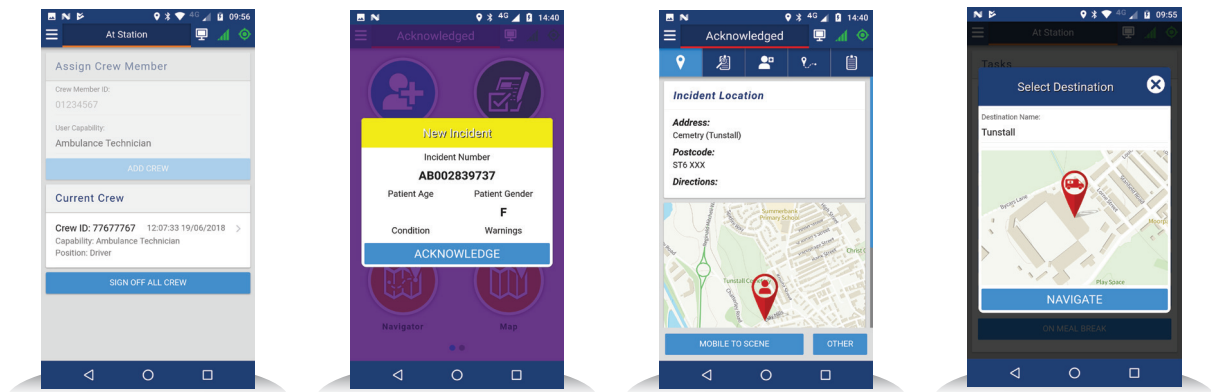

Integrated satellite navigation is provided utilising the latest OS® Highways data, and visualised on state of the art OS® vector mapping which provides 3D buildings and off road details. OS® AddressBase Plus is providing the location gazetteer, allowing crews to manually search and navigate to specific addresses and destinations.

All communications and data held on the device is encrypted to AES256 standard with a resilient communications architecture supported by high availability base infrastructure, hosted at two geographically separated Crown Data Centres, providing the highest levels of data security and resilience.

NMA has been designed to be compatible with the future Emergency Services Network (ESN) communications infrastructure, and is also suitable for use over other Mobile Network operator (MNO) bearers.

Bladon House, Festival Way
Stoke-on-Trent, ST1 5SH

enquiries@terrafix.co.uk