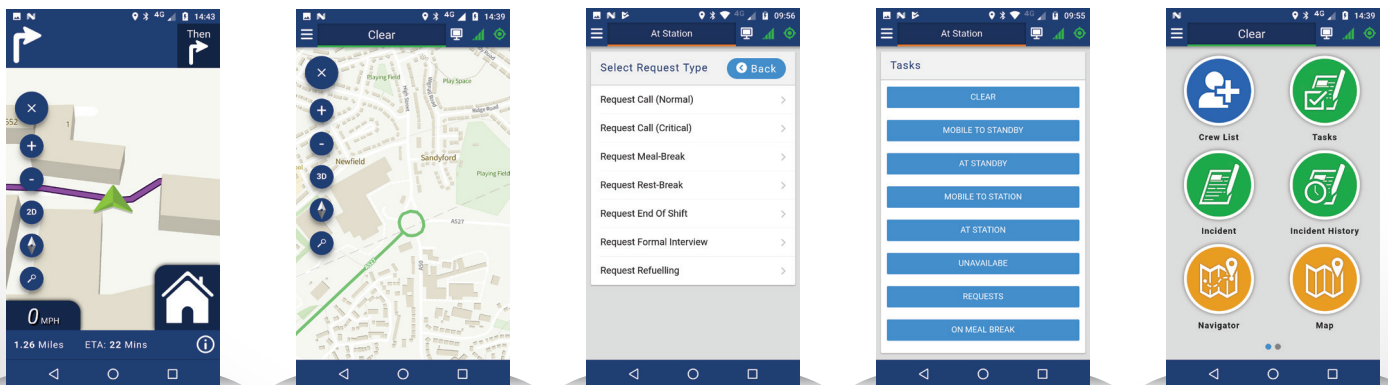

Integrated satellite navigation is provided utilising the latest OS® Highways data, and visualised on state of the art OS® vector mapping which provides 3D buildings and off road details. OS® AddressBase Plus is providing the location gazetteer, allowing crews to manually search and navigate to specific addresses and destinations.

All communications and data held on the device is encrypted to AES256 standard with a resilient communications architecture supported by high availability base infrastructure, hosted at two geographically separated Crown Data Centres, providing the highest levels of data security and resilience.

NMA has been designed to be compatible with the future Emergency Services Network (ESN) communications infrastructure, and is also suitable for use over other Mobile Network operator (MNO) bearers.

Bladon House, Festival Way
Stoke-on-Trent, ST1 5SH

enquiries@terrafix.co.uk