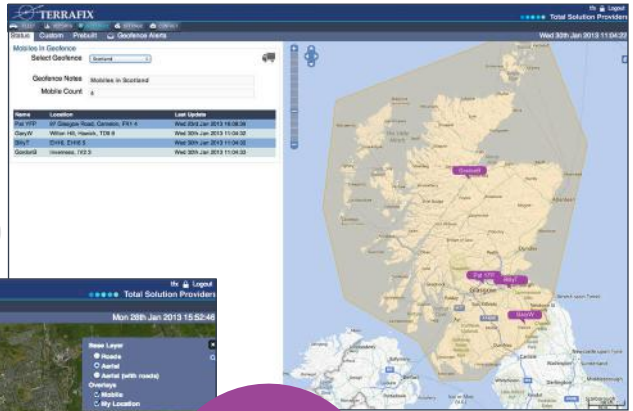

GEOFENCES– TerraTRACK benefits users with a Geofencing ability allowing the user to assign particular assets to certain areas. Geofences can be default shapes, user defined or from a prestored library.

Email alerts can also be set for expiry dates of MOT/tax/services