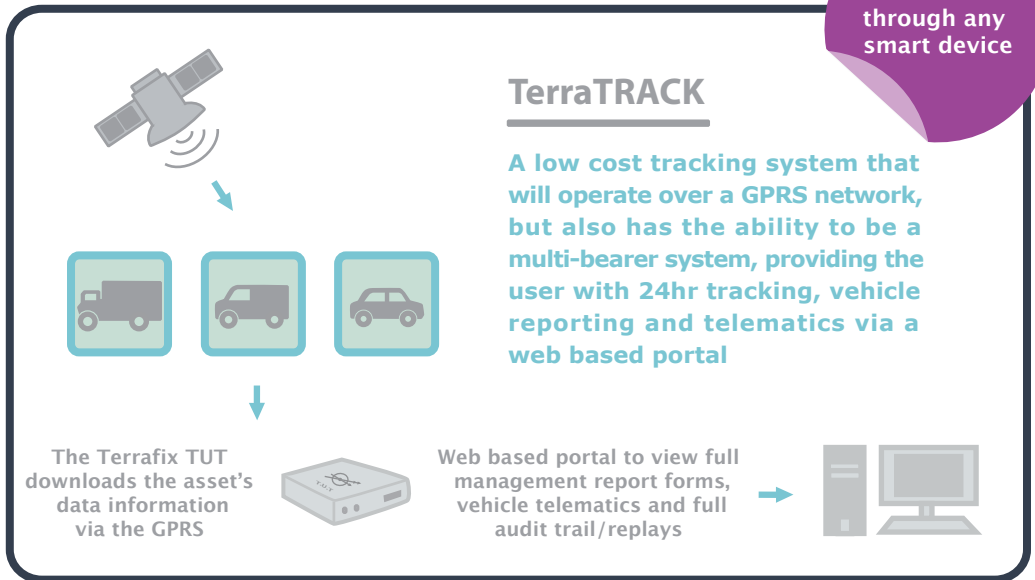

REAL-TIME
TRACKING

NO
UP FRONT
COSTS

Powered by
TERRAFIX

TerraTRACK, cost effective tracking for the user.

Utilising the Terrafix Universal Tracker, (TUT), a reliable tracking device designed and supported by Terrafix. The user can manage and track all their assets anytime, anywhere in the world.

Track assets through any smart device

Access via a secure web based portal allows the users to easily track, manage and analyse their assets.

The flexibility of TerraTRACK means the user can access their assets through smart devices such as tablets, laptops, pcs and smartphones.

FEATURES of TerraTRACK

Personalised real-time access to system information of your TerraTRACK accounts

- Secure web based portal to view online
- Powered by vehicle supply - no need for batteries
- No software installation needed
- Generate management report forms
- Optional panic button for emergencies
- No limitation on assets tracked
- Optional resilient bearer providing world wide functionality

Email alerts can also be set for expiry dates of MOT/tax/services

Customise reports to suit your business needs

JOURNEY PLAYBACKS– TerraTRACK allows the user to view historical data and journeys taken by the particular assets, displaying various journey statistics including direction of travel– average/max speed, time and distance, driver behaviour and a speed profile.